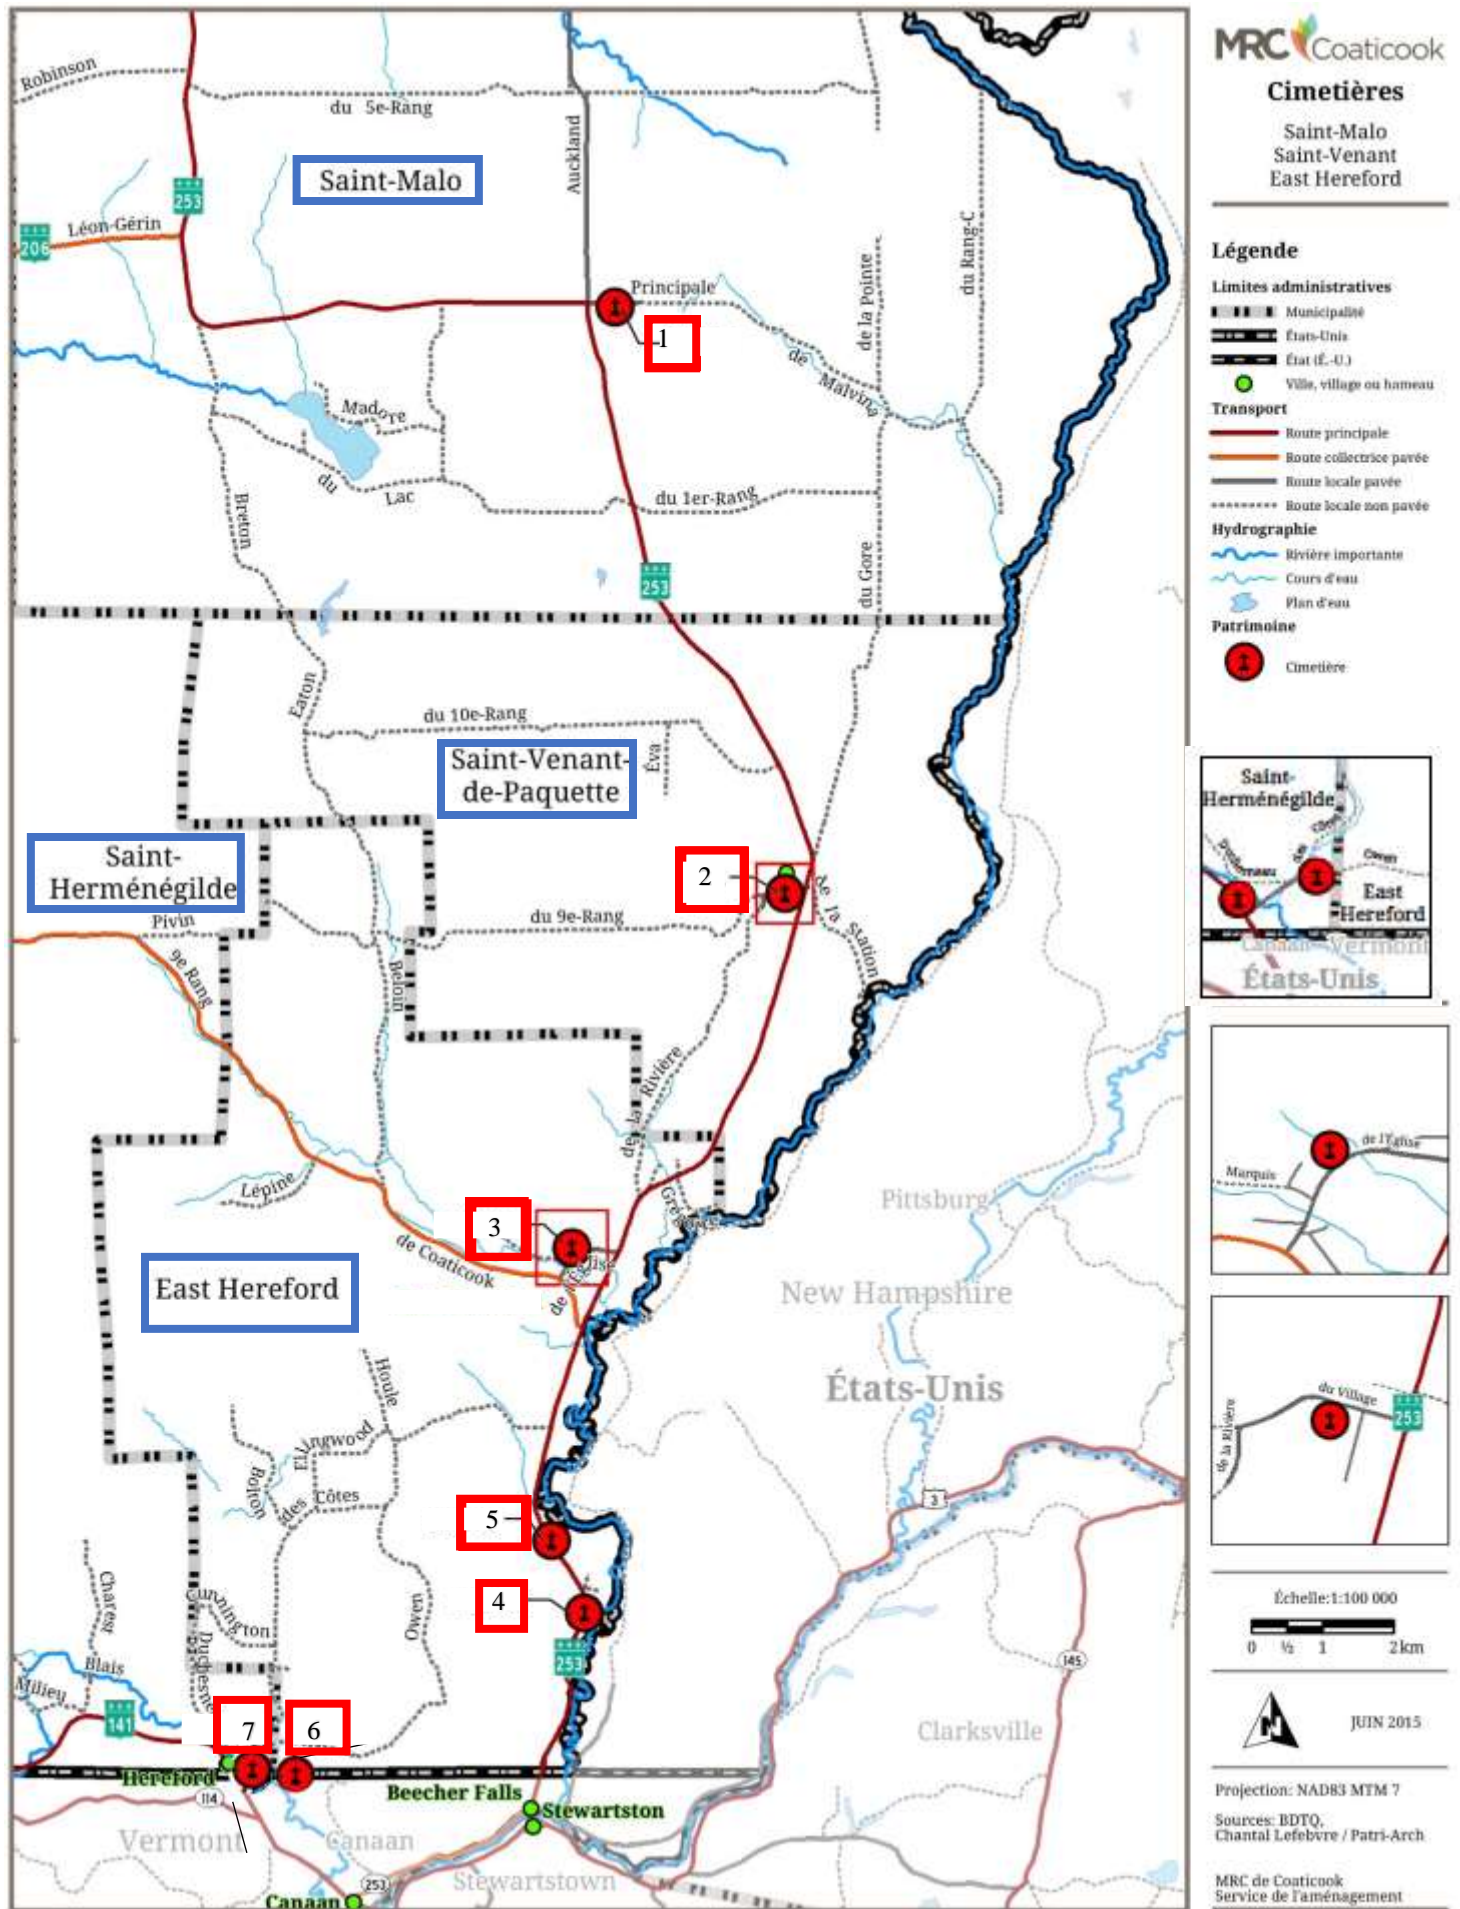

**CIRCUIT: ST-MALO (STM) – ST-VENANT (STV)
EAST HEREFORD (EAS) – ST-HERMÉNÉGILDE (STH)**

1	STM	Cimetière Malvina	Rue Principale	45.19932°	71.49608°
2	STV	Cimetière Saint-Venant	Chemin du Village	45.12518°	71.46405°
3	EAS	Cimetière Saint-Henri	Rue du Cimetière	45.07973°	71.50237°
4	EAS	Old Hall Stream Cemetery	Route 253	45.03365°	71.49900°
5	EAS	Herbert Lawton Memorial Advent Cemetery	Route 253	45.04268°	71.50493°
6	STH	Old Hereford Cemetery	Chemin Owen	45.01618°	71.55637°
7	STH	All Saints Anglican Cemetery	Route 141	45.01482°	71.56278°